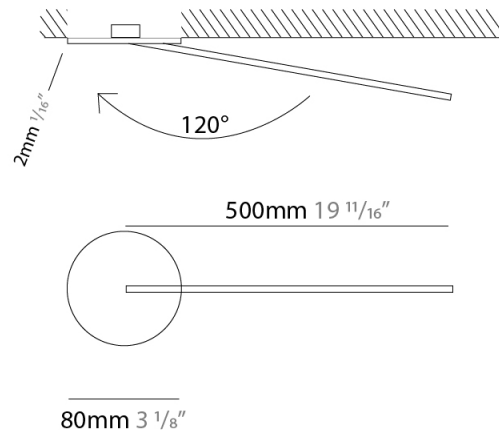

Shape: Rectangle
 Width (mm): 50
 Width (in): 1 ¹⁵/₁₆
 Height (mm): 200
 Height (in): 7 ⁷/₈
 Fixture Finish: WHI / BLK / CHR / BGD
 Fixture Material: Brass

ELECTRICAL

Lamp Type: LED
 Total Output Wattage (W): 2.64
 Dimming: 0-10V Dimming
 Driver Included: No
 Driver Location: Remote
 Driver Type: Constant Voltage - 120 / 277Vac
 Driver Class: Class 2
 Input Voltage (V): 120 - 277
 Output Voltage (V): 12
 Upon Request: (Not included, see components) 0-10Vdc dimming / 277Vac

Shape: Rectangle
 Width (mm): 50
 Width (in): 1 ¹⁵/₁₆
 Height (mm): 500
 Height (in): 19 ¹¹/₁₆
 Fixture Finish: WHI / BLK / CHR / BGD
 Fixture Material: Brass

ELECTRICAL

Lamp Type: LED
 Total Output Wattage (W): 6.6
 Dimming: 0-10V Dimming
 Driver Included: No
 Driver Location: Remote
 Driver Type: Constant Voltage - 120Vac
 Driver Class: Class 2
 Input Voltage (V): 120
 Output Voltage (V): 12
 Upon Request: (Not included, see components) 0-10Vdc dimming / 277Vac

LED

Color Temperature (°K): 2700 / 3000
 Nominal Lumen (lm): 550
 CRI: >90 CRI
 Lamp Life (hrs): 50000

OPTICAL

Adjustability: Tilt 120°

RATINGS AND CERTIFICATIONS

Certified By: Certified for North American Standards
 IP rating: IP20