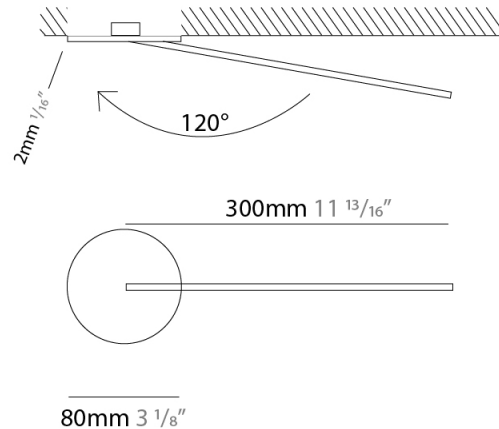

PROJECT	_____
TYPE	_____
SPECIFIER	_____
QUANTITY	_____
DATE	_____

SPILLO 1 ROD RECESSED

D46021- _____ - _____
base number   Color   Finish
                          Temperature   Options

1. To build a product code in our configurator select the specify button on the base model # product page
2. To build a manual product code on this datasheet choose from the options listed below in blue font and add the suffix to the base model #

GENERAL

Series: Spillo
Subseries: Spillo 1 Rod
Partner: Icone
Division: Design
Installation: Recessed
Product Type: Ceiling Recessed
Mounting Location: Ceiling
Light Distribution: Adjustable

PHYSICAL

Shape: Rectangle
Width (mm): 50
Width (in): 1 ¹³/₁₆
Height (mm): 300
Height (in): 11 ¹³/₁₆
Fixture Finish: WHI / BLK / CHR / BGD
Fixture Material: Brass

ELECTRICAL

Lamp Type: LED
Total Output Wattage (W): 3.96
Dimming: 0-10V Dimming
Driver Included: No
Driver Location: Remote
Driver Type: Constant Voltage - 120 / 277Vac
Driver Class: Class 2
Input Voltage (V): 120 - 277
Output Voltage (V): 12
Upon Request: (Not included, see components) 0-10Vdc dimming / 277Vac

LED

Color Temperature (°K): 2700 / 3000
Nominal Lumen (lm): 330
CRI: >90 CRI
Lamp Life (hrs): 50000

OPTICAL

Adjustability: Tilt 120°

RATINGS AND CERTIFICATIONS

Certified By: Certified for North American Standards
IP rating: IP20