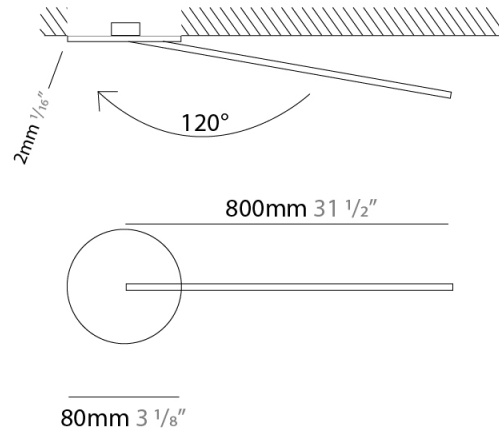

SPILLO 1 ROD RECESSED

D46025- _____ - _____
base number   Color   Finish
                                         Temperature   Options

1. To build a product code in our configurator select the specify button on the base model # product page
2. To build a manual product code on this datasheet choose from the options listed below in blue font and add the suffix to the base model #

GENERAL

Series: Spillo
Subseries: Spillo 1 Rod
Partner: Icone
Division: Design
Installation: Recessed
Product Type: Ceiling Recessed
Mounting Location: Ceiling
Light Distribution: Adjustable

PHYSICAL

Shape: Rectangle
Width (mm): 50
Width (in): 1 ¹⁵/₁₆
Height (mm): 800
Height (in): 31 ¹/₂
Fixture Finish: WHI / BLK / CHR / BGD
Fixture Material: Brass

ELECTRICAL

Lamp Type: LED
Total Output Wattage (W): 10.56
Dimming: 0-10V Dimming
Driver Included: No
Driver Location: Remote
Driver Type: Constant Voltage - 120Vac
Driver Class: Class 2
Input Voltage (V): 120
Output Voltage (V): 12
Upon Request: (Not included, see components) 0-10Vdc dimming / 277Vac

LED

Color Temperature (°K): 2700 / 3000
Nominal Lumen (lm): 880
CRI: >90 CRI
Lamp Life (hrs): 50000

OPTICAL

Adjustability: Tilt 120°

RATINGS AND CERTIFICATIONS

Certified By: Certified for North American Standards
IP rating: IP20