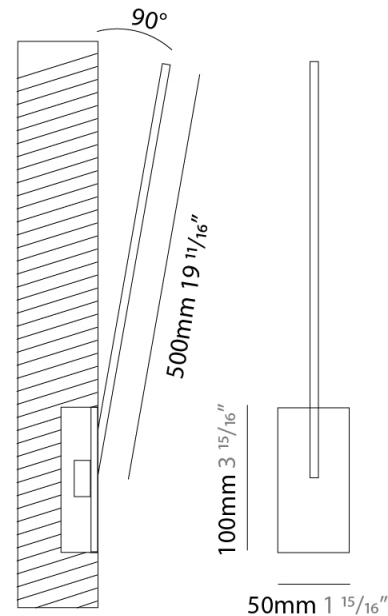

SPILLO 1 ROD RECESSED

D46015- _____ - _____
base number   Color   Finish
                         Temperature   Options

1. To build a product code in our configurator select the specify button on the base model # product page
2. To build a manual product code on this datasheet choose from the options listed below in blue font and add the suffix to the base model #

GENERAL

Series: Spillo
Subseries: Spillo 1 Rod
Partner: Icone
Division: Design
Installation: Recessed
Product Type: Ceiling Recessed
Mounting Location: Ceiling
Light Distribution: Adjustable

PHYSICAL

Shape: Rectangle
Width (mm): 50
Width (in): 1 ¹⁵/₁₆
Height (mm): 500
Height (in): 19 ¹¹/₁₆
Fixture Finish: WHI / BLK / CHR / BGD
Fixture Material: Brass

ELECTRICAL

Lamp Type: LED
Total Output Wattage (W): 6.6
Dimming: 0-10V Dimming
Driver Included: No
Driver Location: Remote
Driver Type: Constant Voltage - 120Vac
Driver Class: Class 2
Input Voltage (V): 120
Output Voltage (V): 12
Upon Request: (Not included, see components) 0-10Vdc dimming / 277Vac

LED

Color Temperature (°K): 2700 / 3000
Nominal Lumen (lm): 550
CRI: >90 CRI
Lamp Life (hrs): 50000

OPTICAL

Adjustability: Tilt 120°

RATINGS AND CERTIFICATIONS

Certified By: Certified for North American Standards
IP rating: IP20