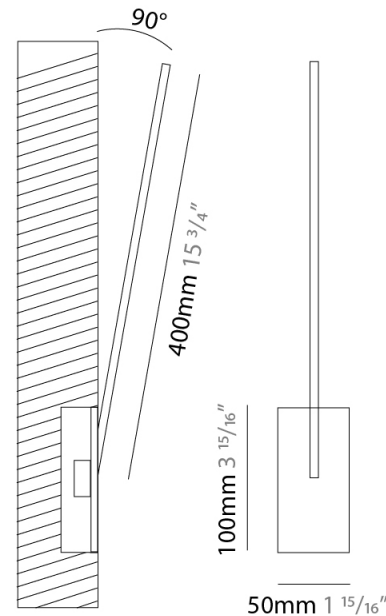

PROJECT
TYPE
SPECIFIER
QUANTITY
DATE

SPILLO 1 ROD RECESSED

D46014- -
base number   Color   Finish
                         Temperature   Options

1. To build a product code in our configurator select the specify button on the base model # product page
2. To build a manual product code on this datasheet choose from the options listed below in blue font and add the suffix to the base model #

GENERAL

Series: Spillo
Subseries: Spillo 1 Rod
Partner: Icone
Division: Design
Installation: Recessed
Product Type: Ceiling Recessed
Mounting Location: Ceiling
Light Distribution: Adjustable

PHYSICAL

Shape: Rectangle
Width (mm): 50
Width (in): 1 ¹⁵/₁₆
Height (mm): 400
Height (in): 15 ³/₄
Fixture Finish: WHI / BLK / CHR / BGD
Fixture Material: Brass

ELECTRICAL

Lamp Type: LED
Total Output Wattage (W): 4.8
Dimming: 0-10V Dimming
Driver Included: No
Driver Location: Remote
Driver Type: Constant Voltage - 120Vac
Driver Class: Class 2
Input Voltage (V): 120
Output Voltage (V): 12
Upon Request: (Not included, see components) 0-10Vdc dimming / 277Vac

LED

Color Temperature (°K): 2700 / 3000
Nominal Lumen (lm): 440
CRI: >90 CRI
Lamp Life (hrs): 50000

OPTICAL

Adjustability: Tilt 120°

RATINGS AND CERTIFICATIONS

Certified By: Certified for North American Standards
IP rating: IP20