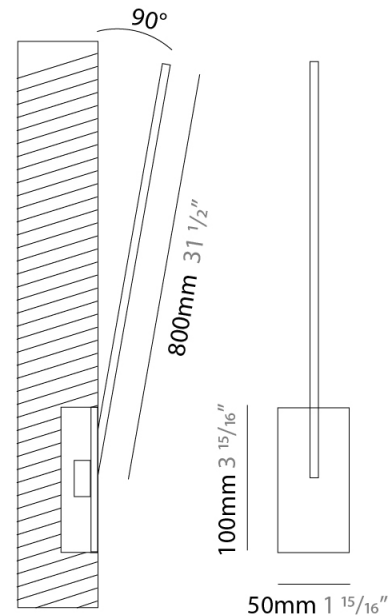

PROJECT	_____
TYPE	_____
SPECIFIER	_____
QUANTITY	_____
DATE	_____

SPILLO 1 ROD RECESSED

D46018- _____ - _____
base number   Color   Finish
                         Temperature   Options

1. To build a product code in our configurator select the specify button on the base model # product page
2. To build a manual product code on this datasheet choose from the options listed below in blue font and add the suffix to the base model #

GENERAL

Series: Spillo
Subseries: Spillo 1 Rod
Partner: Icone
Division: Design
Installation: Recessed
Product Type: Ceiling Recessed
Mounting Location: Ceiling
Light Distribution: Adjustable

PHYSICAL

Shape: Rectangle
Width (mm): 50
Width (in): 1 ¹⁵/₁₆"
Height (mm): 800
Height (in): 31 ¹/₂"
Fixture Finish: WHI / BLK / CHR / BGD
Fixture Material: Brass

ELECTRICAL

Lamp Type: LED
Total Output Wattage (W): 10.56
Dimming: 0-10V Dimming
Driver Included: No
Driver Location: Remote
Driver Type: Constant Voltage - 120Vac
Driver Class: Class 2
Input Voltage (V): 120
Output Voltage (V): 12
Upon Request: (Not included, see components) 0-10Vdc dimming / 277Vac

LED

Color Temperature (°K): 2700 / 3000
Nominal Lumen (lm): 880
CRI: >90 CRI
Lamp Life (hrs): 50000

OPTICAL

Adjustability: Tilt 120°

RATINGS AND CERTIFICATIONS

Certified By: Certified for North American Standards
IP rating: IP20