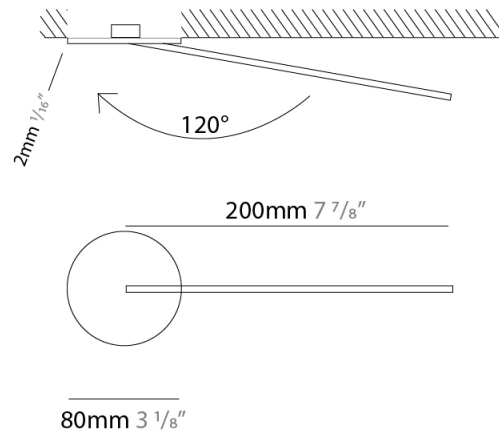

SPILLO 1 ROD RECESSED

D46020- _____ - _____
base number   Color   Finish
                         Temperature   Options

1. To build a product code in our configurator select the specify button on the base model # product page
2. To build a manual product code on this datasheet choose from the options listed below in blue font and add the suffix to the base model #

GENERAL

Series: Spillo
Subseries: Spillo 1 Rod
Partner: Icone
Division: Design
Installation: Recessed
Product Type: Ceiling Recessed
Mounting Location: Ceiling
Light Distribution: Adjustable

PHYSICAL

Shape: Rectangle
Width (mm): 50
Width (in): $1 \frac{15}{16}$
Height (mm): 200
Height (in): $7 \frac{7}{8}$
Fixture Finish: WHI / BLK / CHR / BGD
Fixture Material: Brass

ELECTRICAL

Lamp Type: LED
Total Output Wattage (W): 2.64
Dimming: 0-10V Dimming
Driver Included: No
Driver Location: Remote
Driver Type: Constant Voltage - 120 / 277Vac
Driver Class: Class 2
Input Voltage (V): 120 - 277
Output Voltage (V): 12
Upon Request: (Not included, see components) 0-10Vdc dimming / 277Vac

LED

Color Temperature (°K): 2700 / 3000
Nominal Lumen (lm): 220
CRI: >90 CRI
Lamp Life (hrs): 50000

OPTICAL

Adjustability: Tilt 120°

RATINGS AND CERTIFICATIONS

Certified By: Certified for North American Standards
IP rating: IP20